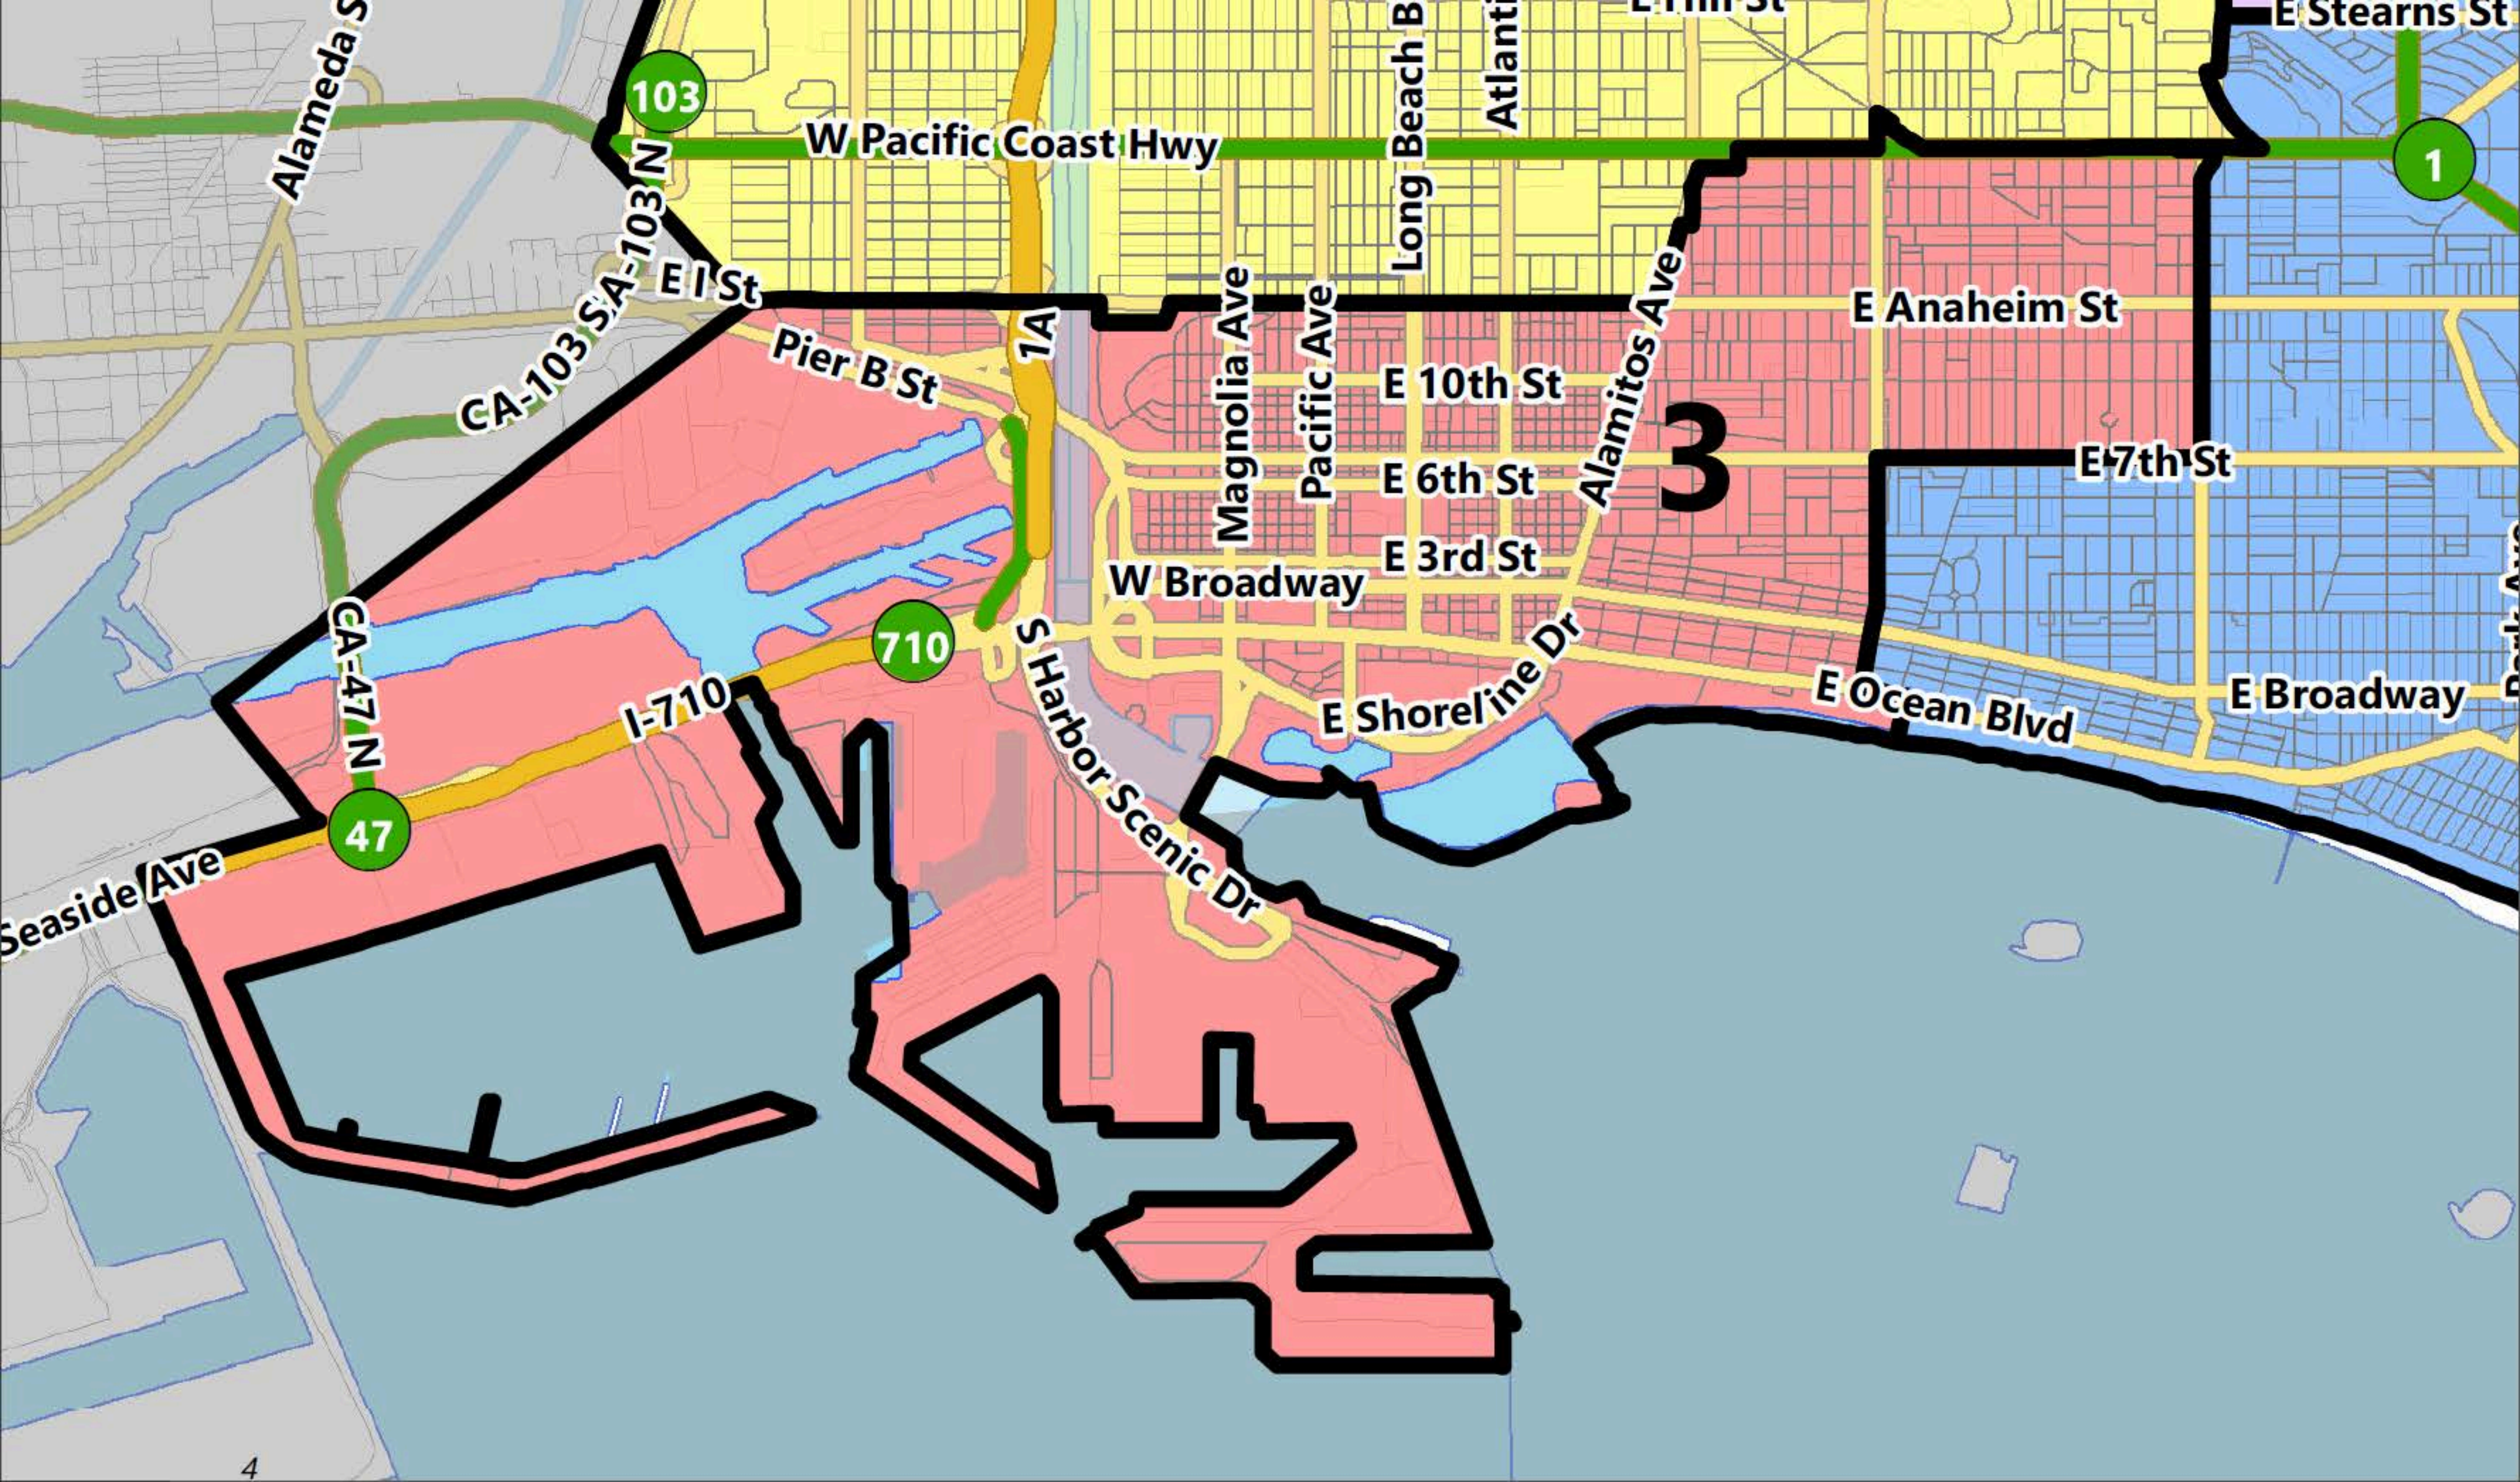

▶ Map

# LONG BEACH UNIFIED SCHOOL DISTRICT

## District Area Map

Alameda S

103

W Pacific Coast Hwy

Long Beach B

Atlanti

E Hill St

E Stearns St

W Broadway

E Shoreline Dr

E Ocean Blvd

E Broadway

Seaside Ave

S Harbor Scenic Dr