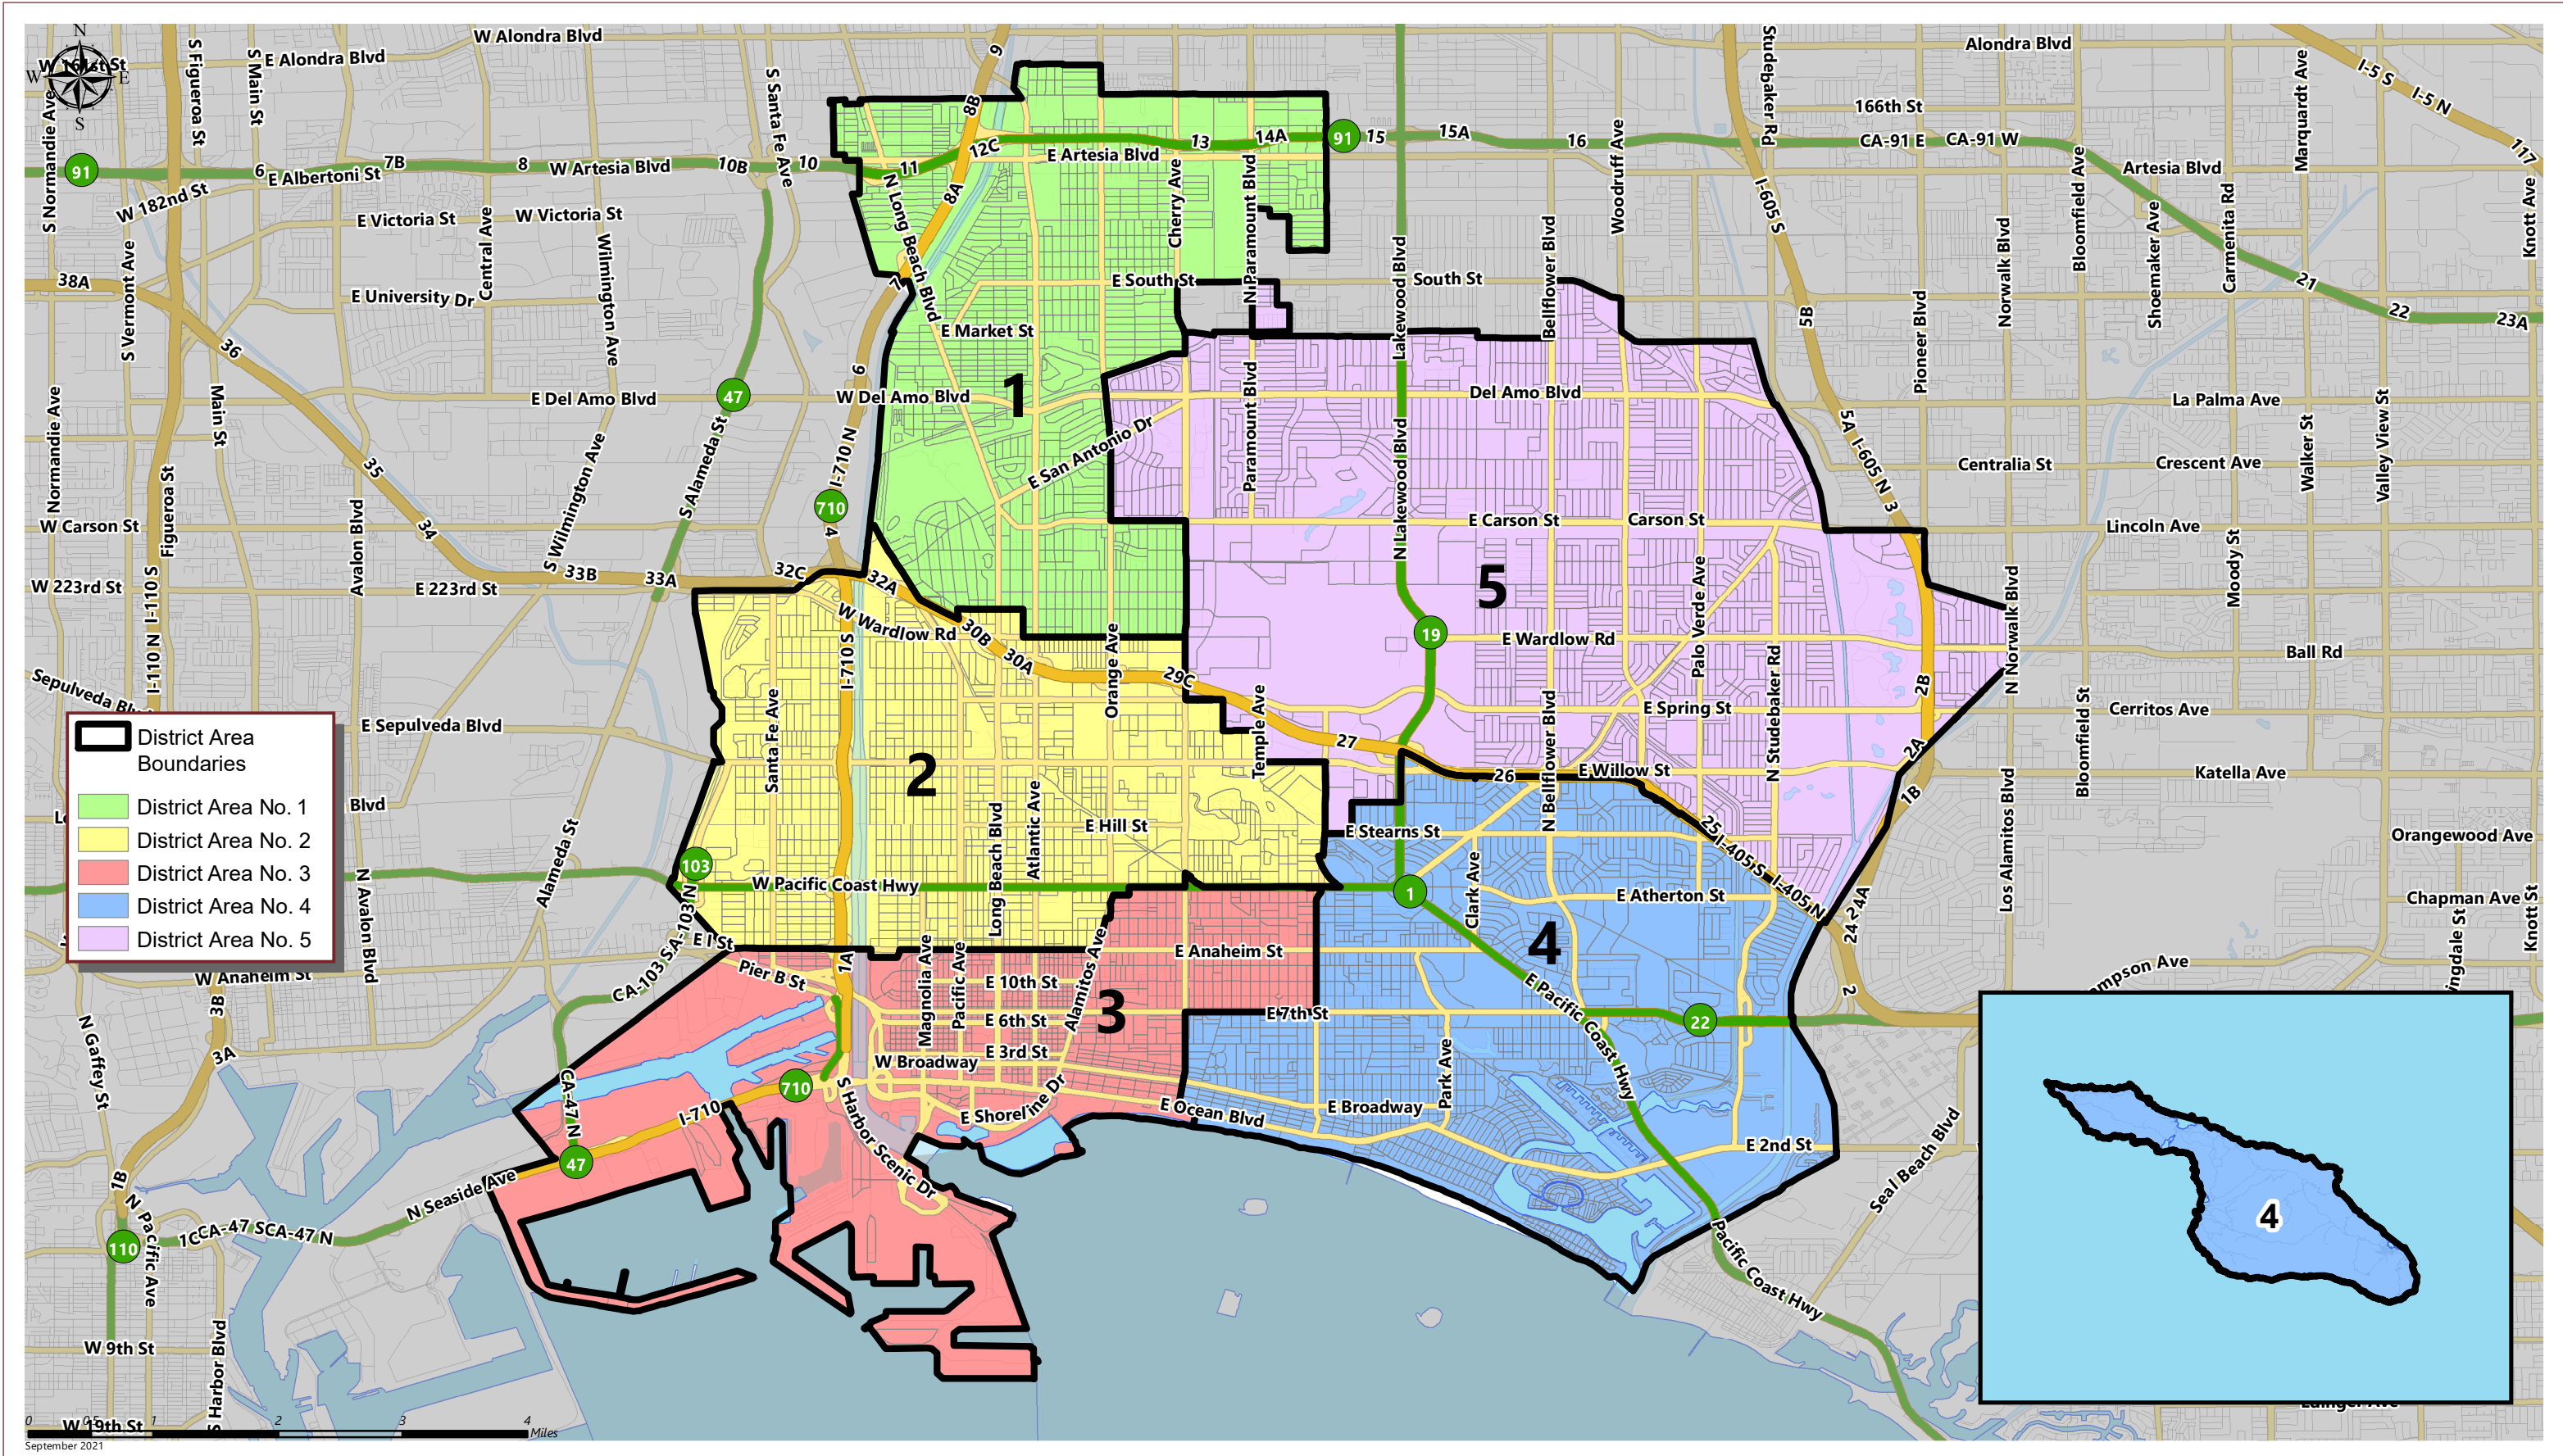

▶ Map

# LONG BEACH UNIFIED SCHOOL DISTRICT

## District Area Map

Alameda S

103

W Pacific Coast Hwy

Long Beach B

Atlanti

E Hill St

E Stearns St

W Broadway

E Shoreline Dr

E Ocean Blvd

E Broadway

Seaside Ave

S Harbor Scenic Dr