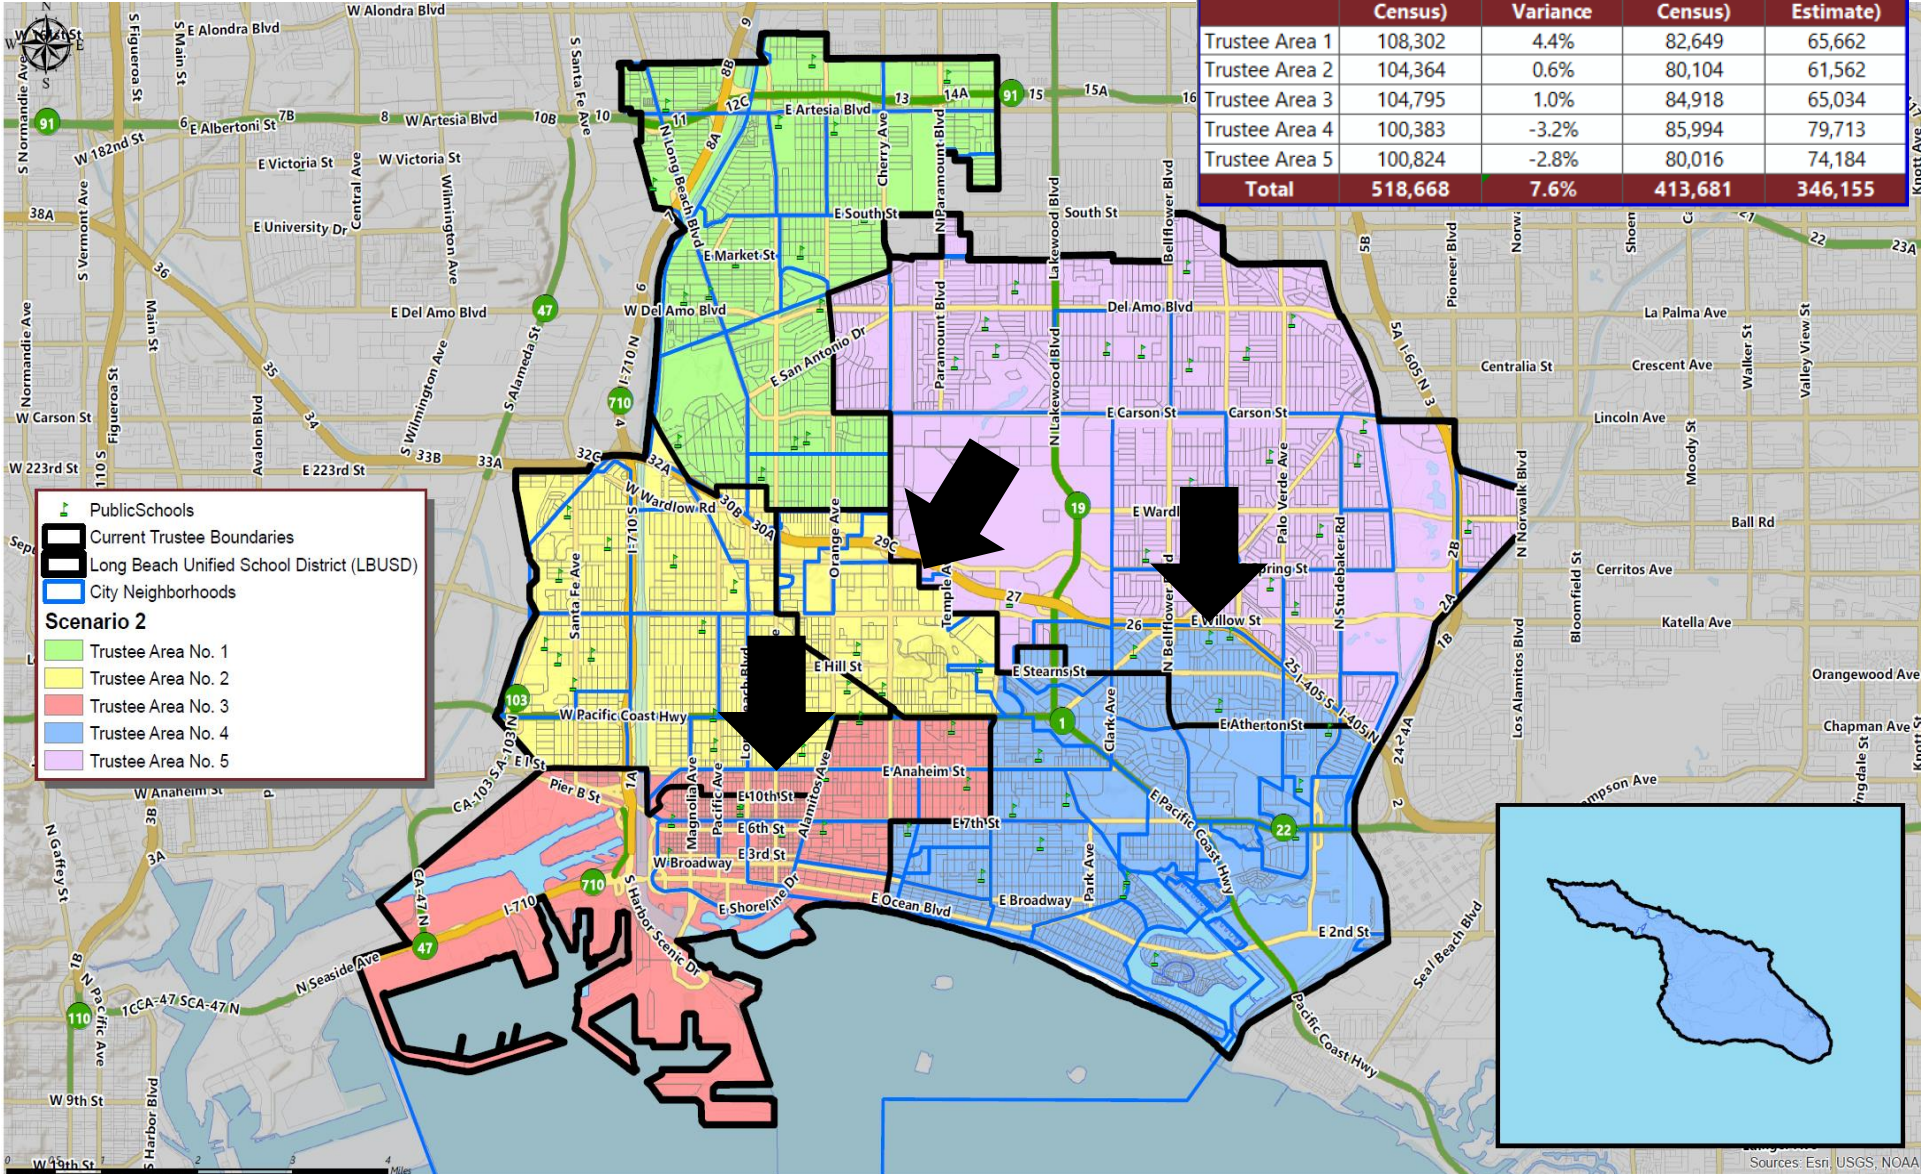

▶ Map

# LONG BEACH UNIFIED SCHOOL DISTRICT

## District Area Map

Alameda S

103

W Pacific Coast Hwy

Long Beach B

Atlanti

E Hill St

E Stearns St

W Broadway

E Shoreline Dr

E Ocean Blvd

E Broadway

Seaside Ave

S Harbor Scenic Dr